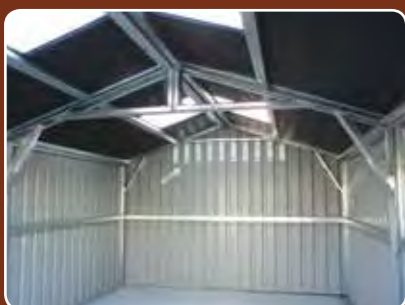

25mm ROOF INSULATION BRONZE RANGE

BRONZE RANGE

Features of a Bronze range shed

- Special 25mm roof insulation system
- Fully-galvanised frame
- Pre-fabricated wall & roof panels for easy site access
- All exterior fasteners are colour coded
- Heavy duty roof clearlights that won't discolour
- Walls ventilated with louvered vents for air movement
- No condensation dripping
- Easily dismantled and relocated

25mm ROOF & WALL INSULATION SILVER RANGE

SILVER RANGE

Features of a Silver range shed

- Special 25mm roof and wall insulation system
- An attractive blue felt interior finish on walls and roof
- Fully-galvanised frame
- All exterior fasteners are colour coded
- Pre-fabricated wall & roof panels for easy site access
- No condensation dripping
- Easily dismantled and relocated

40mm ROOF & WALL INSULATION GOLD RANGE

GOLD RANGE

Features of a Gold range shed

- 40mm Kingspan roof & wall insulated composite panel
- 60, 80 & 100mm insulation available
- White metal interior finish
- Fully-galvanised frame
- All exterior fasteners are colour coded
- Pre-fabricated wall & roof panels for easy site access
- Kingspan insulated clearlights on roof
- No condensation dripping
- Easily dismantled and relocated
- Heat retention