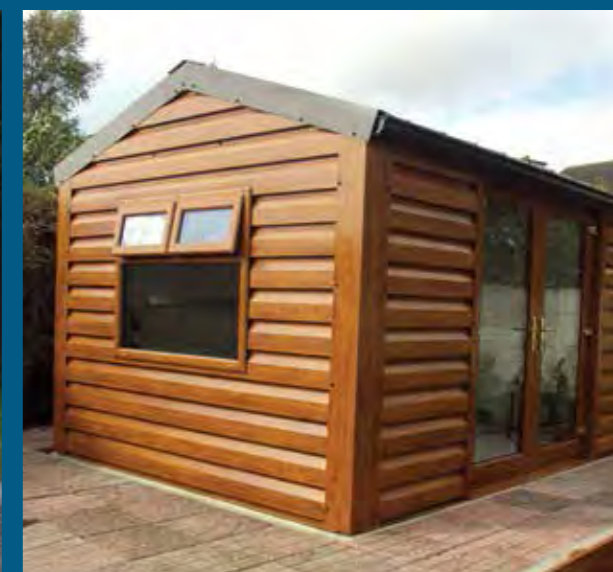

SHANETTE
SHEDS - GARAGES - BUILDINGS
SUPERIOR SPACE

SHANETTE
SHEDS - GARAGES - BUILDINGS
SUPERIOR SPACE

Insulated Metal Garden Sheds, Garages & Storage Units

A: Tullamore Road, Kilbeggan, Co. Westmeath, Ireland
T: 00 353 9332294
E: info@shanette.ie