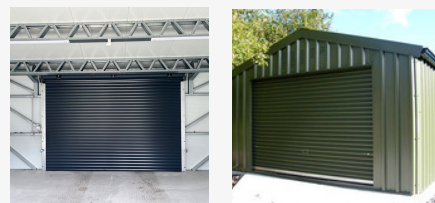

GARAGE DOORS

2.4m wide manual single skin roller door €700
To motorise roller door add €350 Plus a side door
2.4m wide insulated electric roller door €1,350
Electric doors require a side door

Sectional Roller Doors:
Manual or motorised - POA