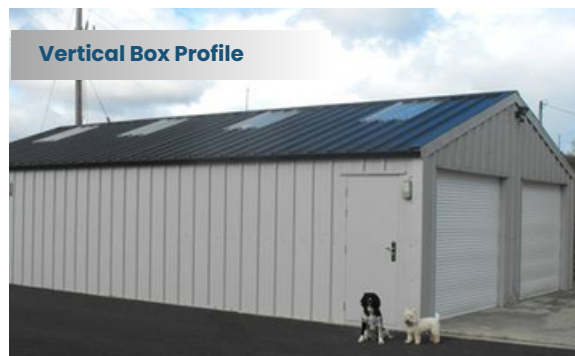

HORIZONTAL FLAT PANEL COLOUR RANGE

VERTICAL BOX PROFILE COLOUR RANGE

More colours available upon request & subject to availability.

Gold Range prices include a single steel or uPVC door. Insulated roller door is an optional extra.

Our Prices

Building Sizes

Please see our optional extras page for build additions. Insulation choice will affect the overall building size. Windows are not included

UNIT SIZE	EAVE / RIDGE	BRONZE RANGE	SILVER RANGE	GOLD RANGE		GOLD RANGE	
		25mm Roof Insulation	25mm Roof & Wall Insulation	Horizontal Flat Panel Wall Insulation with Box Profile Roof		Vertical Profile Insulated Composite Panels	
				1	2	3	4
				40mm	80mm	40mm	80mm
5.2m x 4m	2.2m walls to 2.9m ridge	€6,300	€6,900	€7,450	€8,850	€7,900	€9,300
6.2m x 4m		€7,000	€7,650	€8,275	€9,850	€8,800	€10,400
8.2m x 4m		€8,390	€9,190	€9,950	€11,900	€10,600	€12,550
9.2m x 4m		€9,100	€9,950	€10,800	€12,900	€11,500	€13,550
5.2m x 5m	2.2m walls to 3.1m ridge	€7,450	€8,150	€8,800	€10,500	€9,350	€11,000
6.2m x 5m		€8,200	€8,990	€9,750	€11,650	€10,400	€12,250
8.2m x 5m		€9,800	€10,700	€11,650	€13,900	€12,350	€14,650
9.2m x 5m		€10,560	€11,600	€12,600	€15,000	€13,400	€15,850
6.2m x 6m	2.2m walls to 3.2m ridge	€9,490	€10,400	€11,300	€13,500	€12,000	€14,200
8.2m x 6m		€11,250	€12,350	€13,400	€16,000	€14,250	€16,950
9.2m x 6m		€12,100	€13,300	€14,450	€17,300	€15,400	€18,350
12.2m x 6m		€14,700	€16,200	€17,600	€21,150	€18,750	€22,300
8.2m x 7m	2.2m walls to 3.5m ridge	€12,750	€14,000	€15,200	€18,250	€16,250	€19,200
9.2m x 7m		€13,700	€15,100	€16,400	€19,650	€17,450	€20,750
12.2m x 7m		€16,600	€18,250	€19,850	€23,850	€21,150	€25,150
8.2m x 8m	2.2m walls to 3.6m ridge	€14,950	€16,350	€17,800	€21,250	€18,850	€22,300
9.2m x 8m		€16,100	€17,600	€19,150	€22,800	€20,250	€24,000
12.2m x 8m		€19,350	€21,200	€23,000	€27,500	€24,450	€28,950
8.2m x 9m	2.2m walls to 3.8m ridge	€16,700	€18,300	€19,900	€23,700	€21,000	€24,950
9.2m x 9m		€17,900	€19,600	€21,300	€25,450	€22,600	€26,700
12.2m x 9m		€21,450	€23,500	€25,600	€30,600	€27,150	€32,150

- All garages include a door, clearlights, gutters & downpipes.