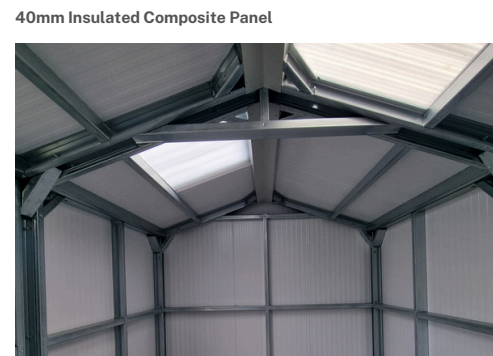

Our Gold Range is crafted using high-quality insulated composite panels, boasting a minimum of 40mm of insulation for both the roof and walls. These panels are designed to endure various weather conditions, thanks to their PVC-coated exterior sheet, ensuring long-lasting climate protection. On the interior, both the walls and the roof feature a smooth, easy-to-clean, white metal finish.

These units have the advantage of retaining heat when they are heated. We recommend heating all Silver & Gold Range units for optimum dry storage conditions

Key FEATURES

- Choose from 40mm or 80mm insulated composite panels in both roof and wall structures.
- White metal interior wall finish.
- 100mm Heavy duty fully galvanised CE certified steel framework.
- Pre-fabricated roof & wall panels for easy site installation.

2 AVAILABLE OPTIONS

- 40mm or 80mm Horizontal Flat Panel Cladding.
- From 40mm up to 120mm Vertical Box Profile Cladding.

HORIZONTAL FLAT PANEL COLOUR RANGE

VERTICAL BOX PROFILE COLOUR RANGE

More colours available upon request & subject to availability.